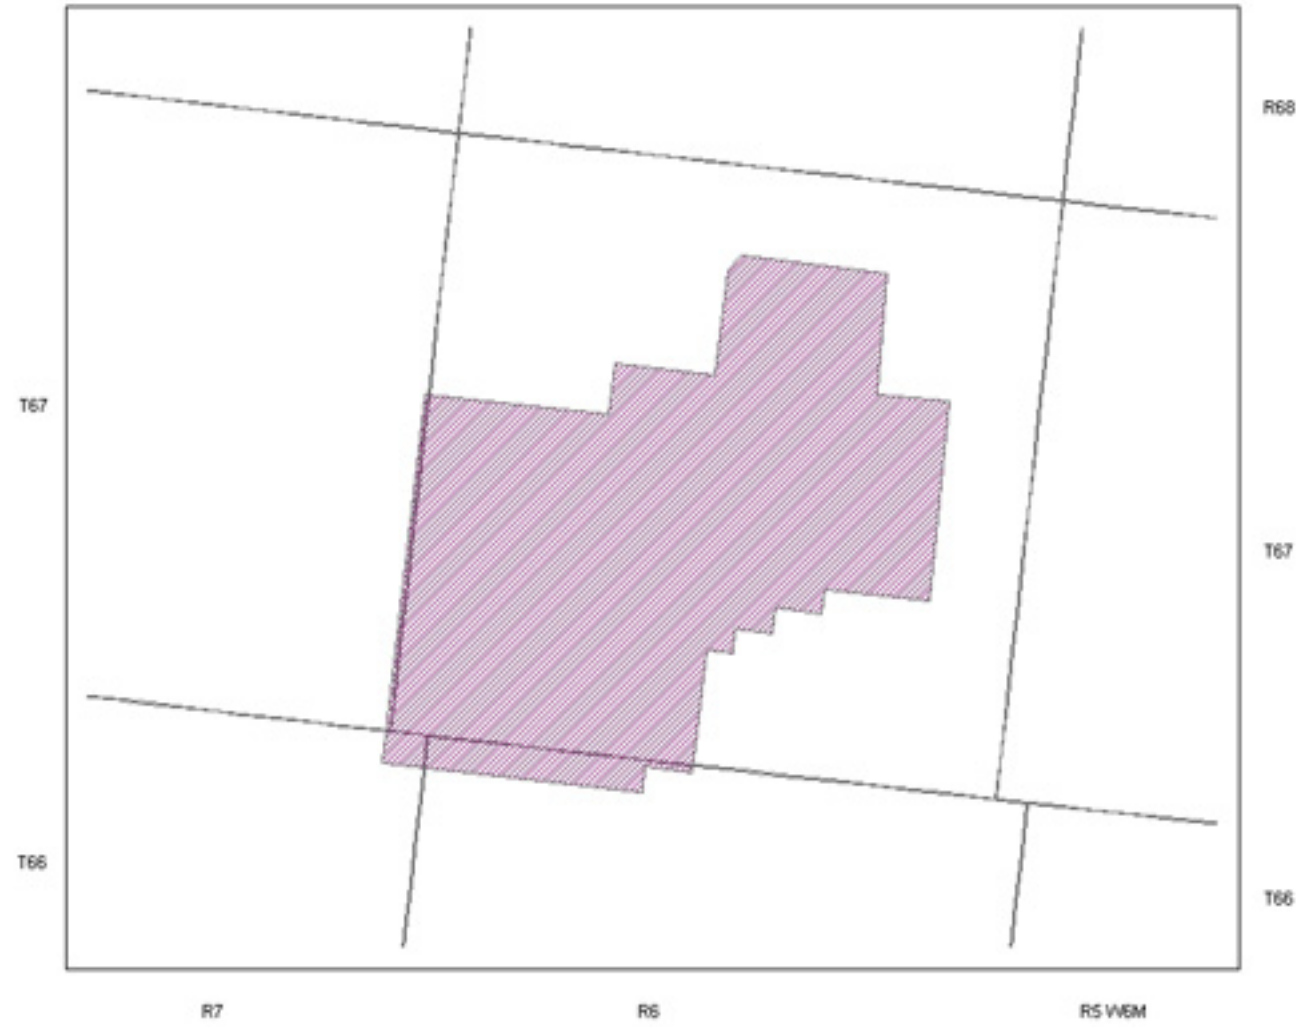

PARAMETERS

Date shot: 2/1/2007
Source: Dynamite
Source Int: 80 m
Receiver Int: 60 m
Traces: 1623
S-Line Int: 600 m
R-Line Int: 400 m
Shooting: 2 holes x 1 Kg x 9 m
Recording Length: 5 sec
Length: 34.3 Sq.Km
Length: 18.5 Sq.Miles
Location: Twp 66-67, Rge 6-7, W6
Patch: 12 lines x 140 channels
Fold:
1,200 m - 5
1,500 m - 7
2,500 m - 20
3,000 m - 29

BIG MOUNTAIN