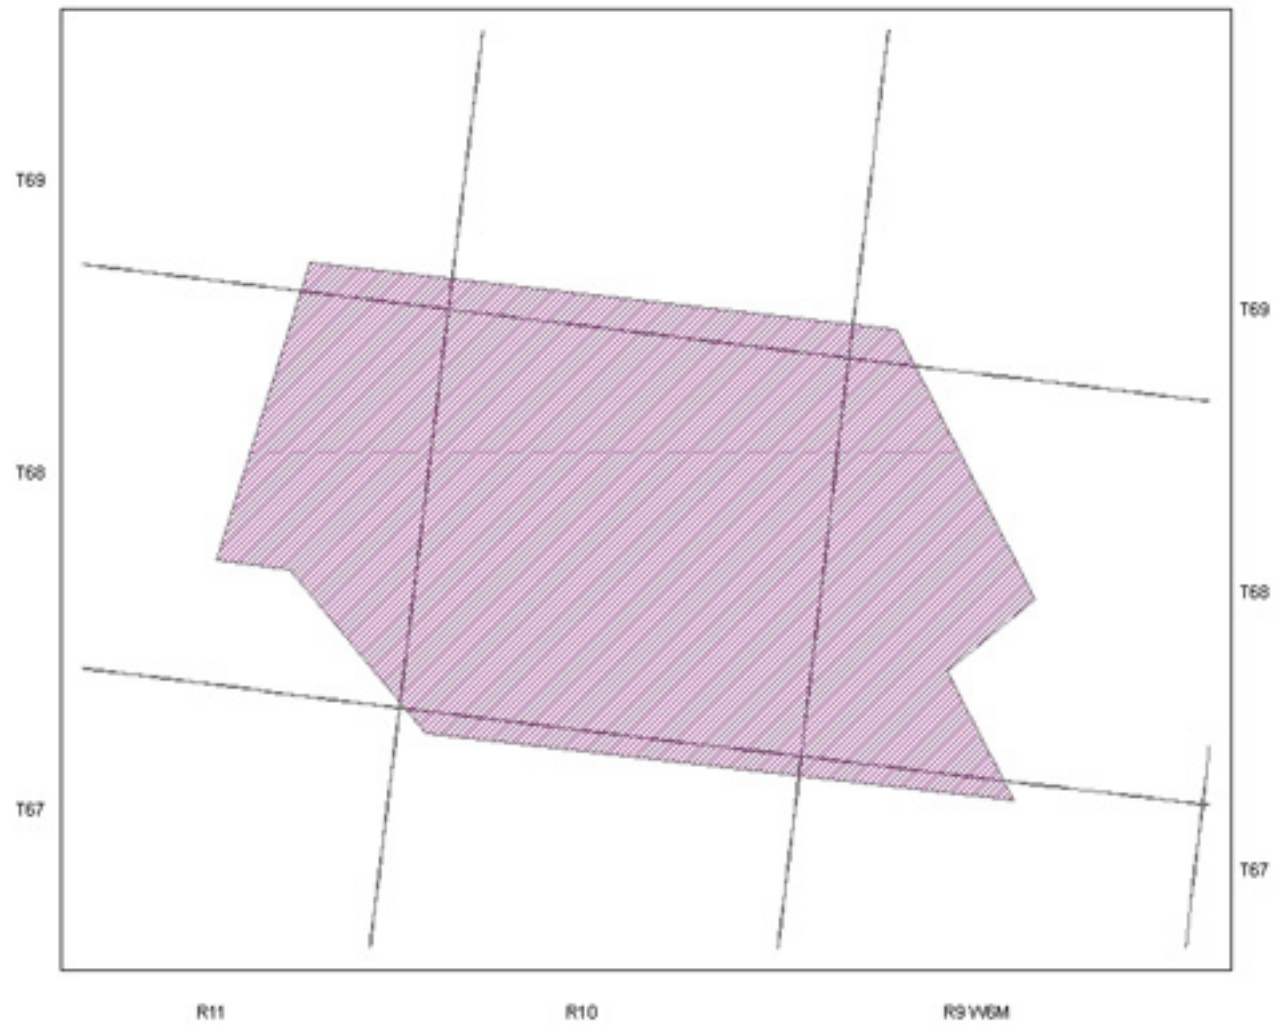

PARAMETERS

Date shot: 1/1/2007
Source: Dynamite
Source Int: 80 m
Receiver Int: 60 m
Traces: 2400 live
S-Line Int: 480 m
R-Line Int: 400 m
Shooting: 2 holes x 1 Kg x 9 m
Recording Length: 5 sec
Length: 182.6 Sq.Km
Length: 70.5 Sq.Miles
Location: Twp 67-69, Rge 9-11, W6
Patch: 16 lines x 150 channels
Fold:
1,200 m - 6
1,500 m - 9
2,500 m - 26
3,000 m - 37

WAPITI NORTH PHASE 2