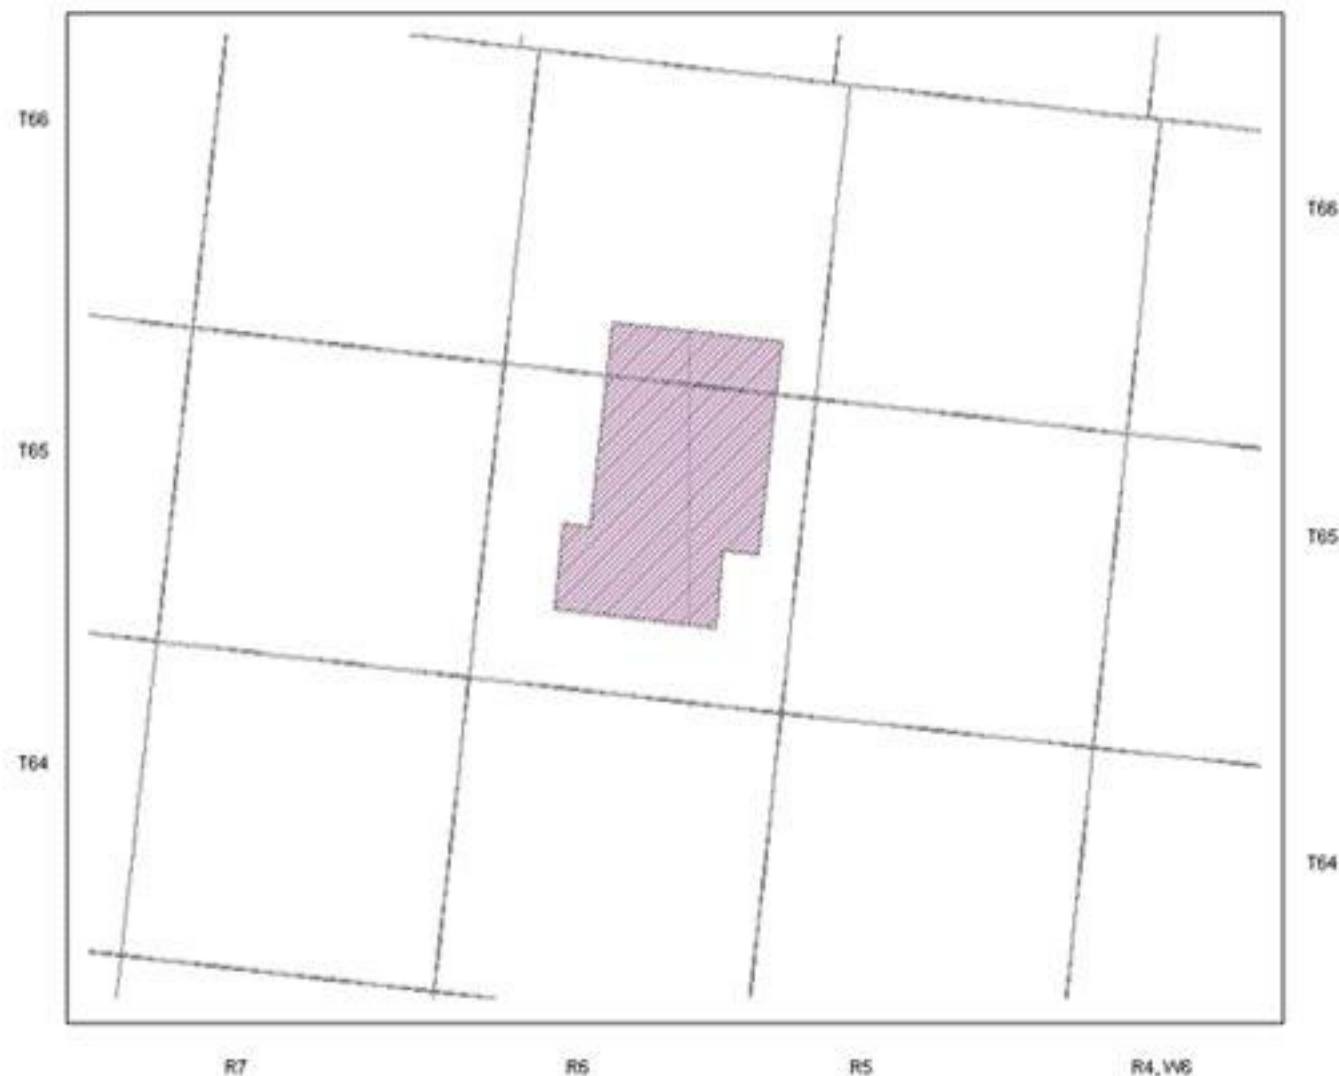

PARAMETERS

Date shot: 2/1/2000

Source: Dynamite

Source INT (m): 280

Receiver INT (m): 70

Traces: 1762

S-Line INT (m): 300

R-Line INT (m): 300

Shooting: 1 hole 1.5kg x 15m

Recording Length: (sec): 3

Length (sq. Km): 47.91

Length (sq. miles): 18.5

Location: Twp 65-66, Rge 6, W6M

Patch: 23 lines x 77 channels

Fold:

1,200 m - 14

1,500 m - 21

2,100 m - 41

2,500 m - 58

3,000 m - 84

3,500 m - 115

Bald Mountain Phase 1B