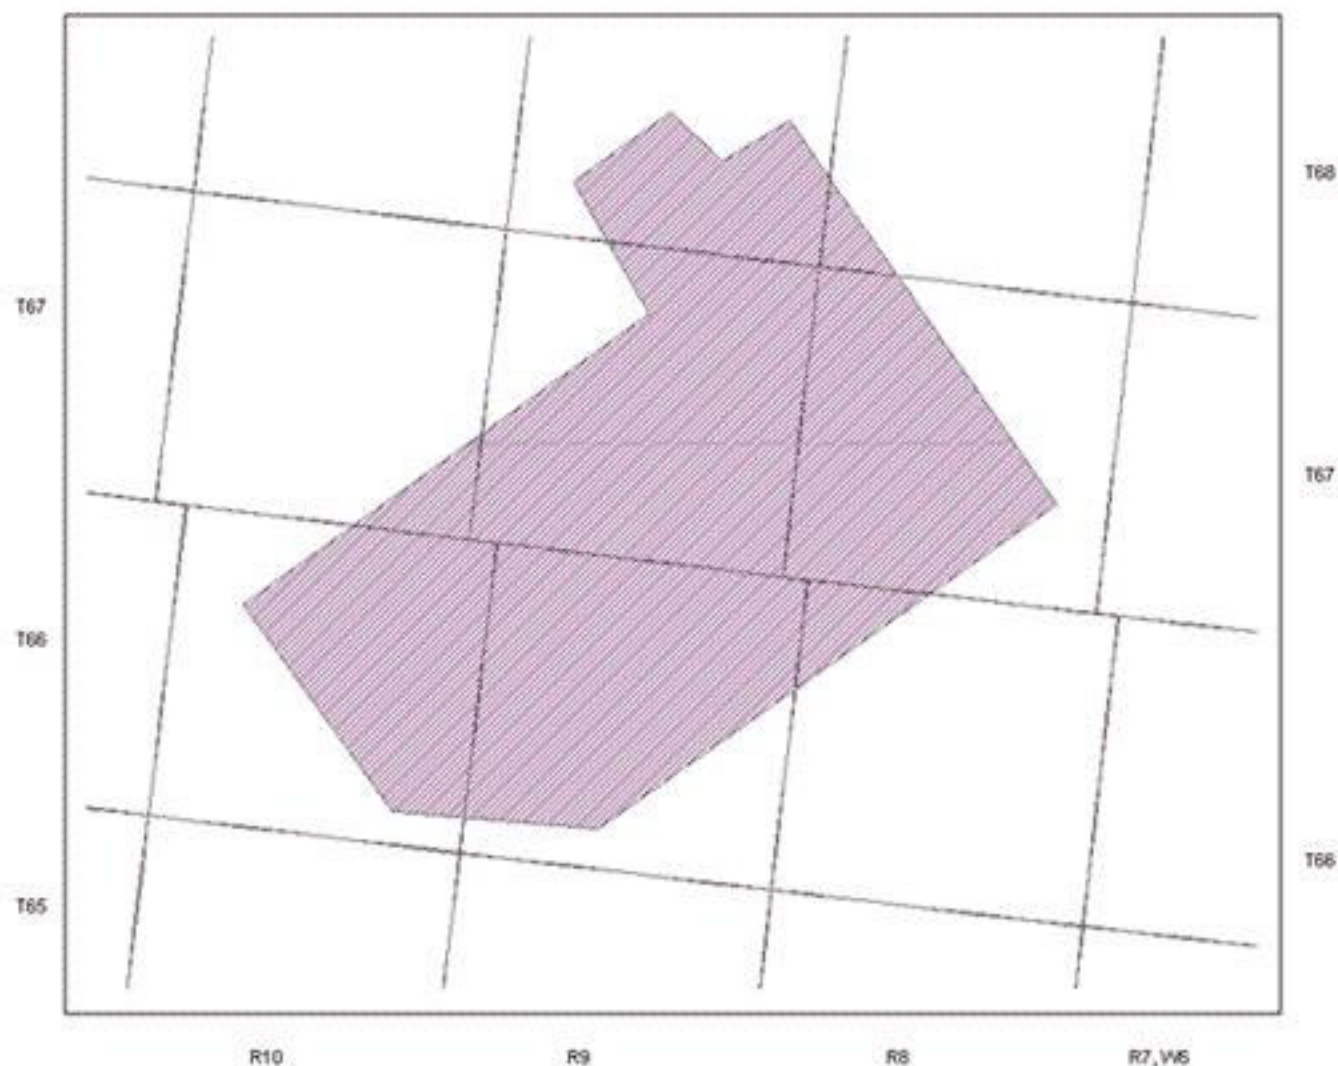

PARAMETERS

Date shot: 10/1/2000

Source: Dynamite

Source INT (m): 80

Receiver INT (m): 60

Traces: 1680

S-Line INT (m): 600

R-Line INT (m): 400

Shooting: 2 holes 1kg x 9m

Recording Length: (sec): 6

Length (sq. Km): 284.88

Length (sq. miles): 110

Location: Twp 66-68, Rge 8-10, W6M

Patch: 12 lines x 140 channels

Fold:

1,200 m - 5

1,500 m - 7

2,100 m - 14

2,500 m - 20

3,000 m - 29

3,500 m - 40

Bald Mountain Phase 2