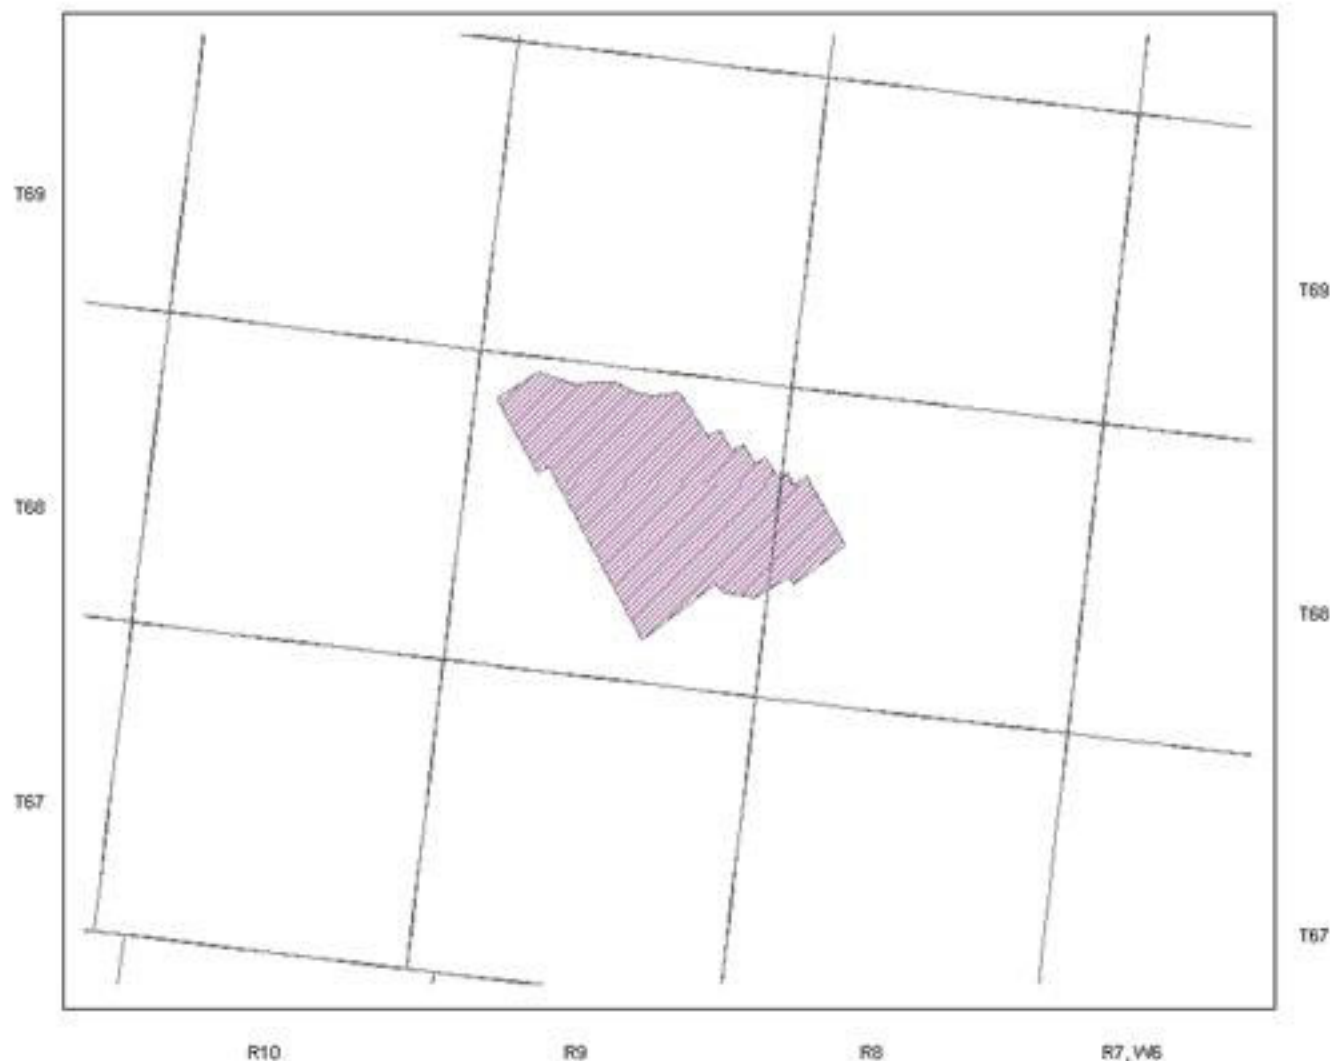

PARAMETERS

Date shot: 1/1/2000

Source: Dynamite/Heli-Assist

Source INT (m): 70

Receiver INT (m): 70

Traces: 1120

S-Line INT (m): 420

R-Line INT (m): 420

Shooting: 1 hole 3kg x 15m

Recording Length: (sec): 3

Length (sq. Km): 45.32

Length (sq. miles): 17.5

Location: Twp 68, Rge 8-9, W6M

Patch: 14 lines x 80 channels

Fold:

1,200 m - 6

1,500 m - 10

2,100 m - 20

2,500 m - 28

3,000 m - 40

3,500 m - 55

Bald Mountain Phase 2A