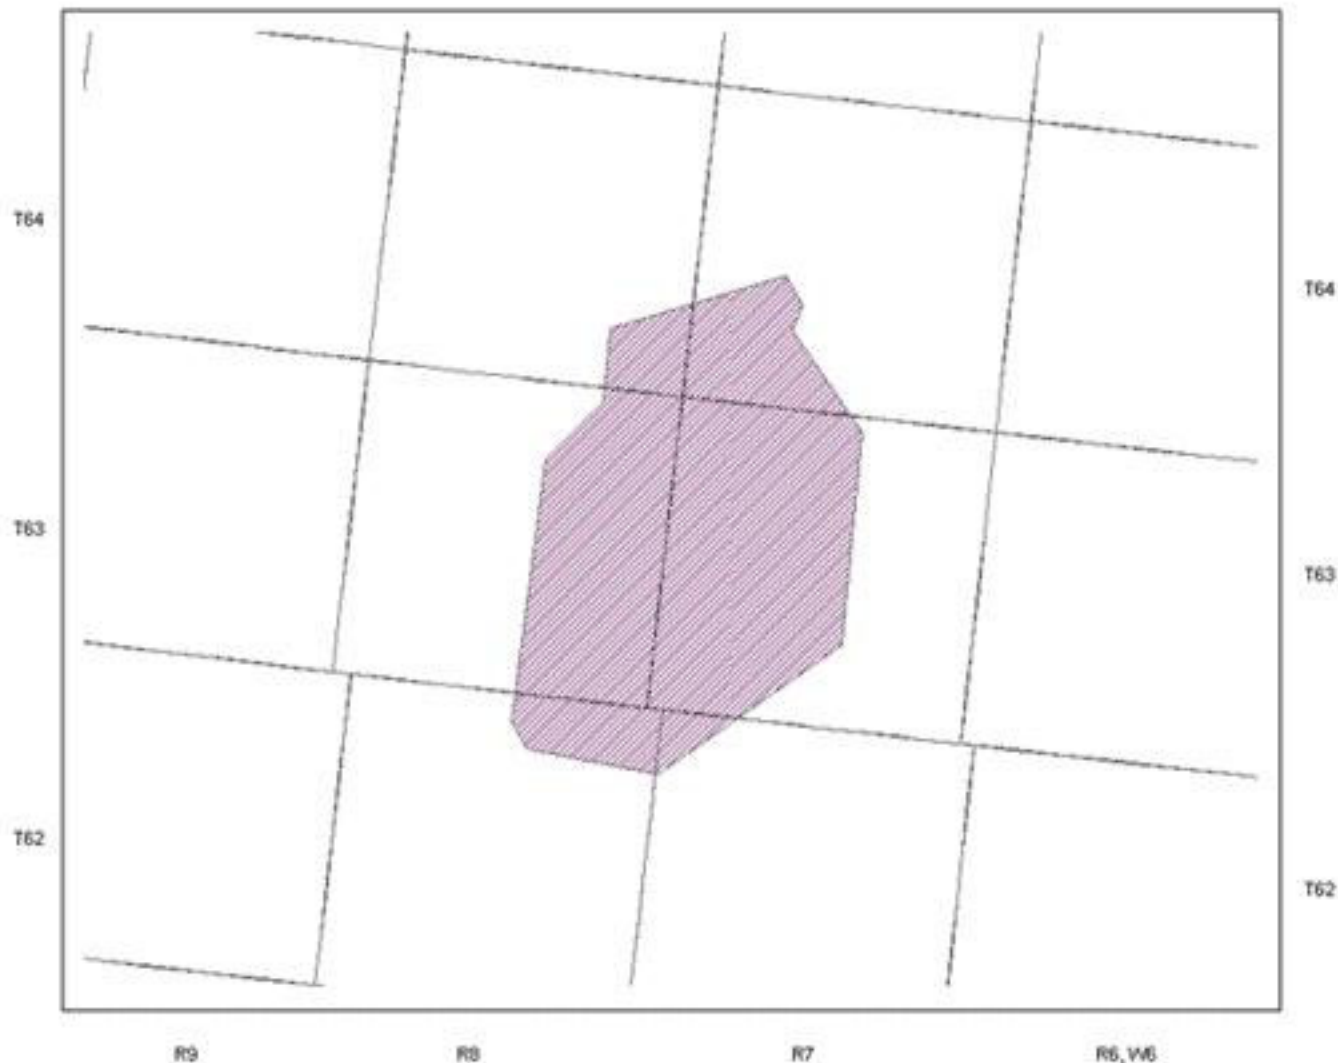

PARAMETERS

Date shot: 8/1/2001

Source: Dynamite

Source INT (m): 80

Receiver INT (m): 60

Traces: 1680

S-Line INT (m): 600

R-Line INT (m): 400

Shooting: 2 holes 1kg x 9m

Recording Length: (sec): 5

Length (sq. Km): 110.07

Length (sq. miles): 42.5

Location: Twp 62-64, Rge 7-8, W6M

Patch: 12 lines x 140 channels

Fold:

1,200 m - 5

1,500 m - 7

2,100 m - 14

2,500 m - 20

3,000 m - 29

3,500 m - 40

Bald Mountain Phase 6