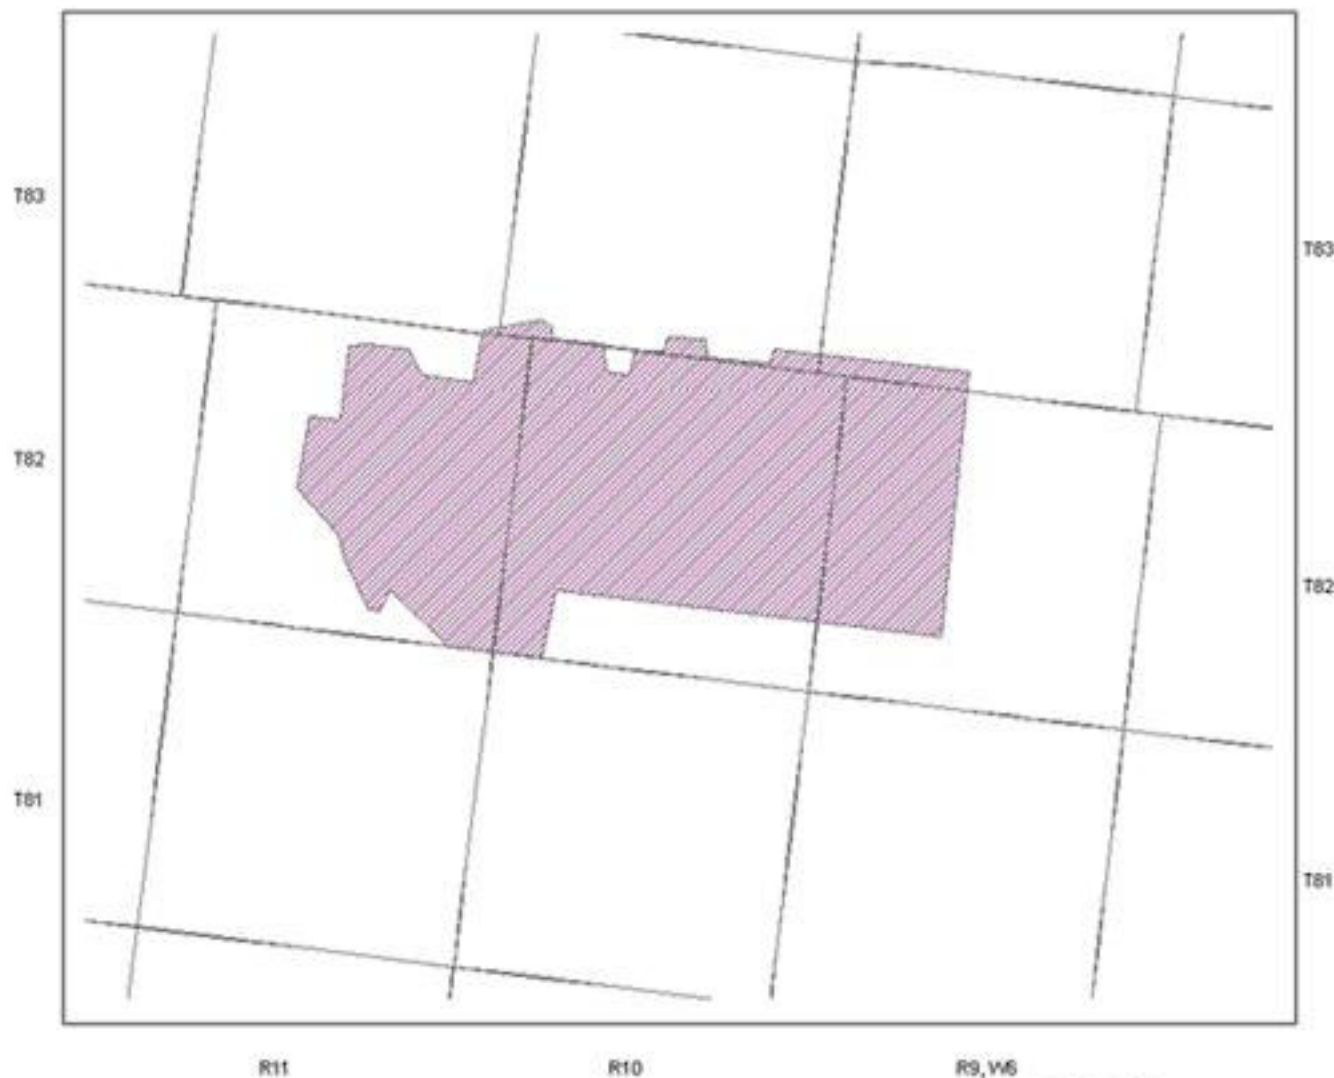

PARAMETERS

Date shot: 3/1/2001

Source: Dynamite

Source INT (m): 100

Receiver INT (m): 50

Traces: 1200

S-Line INT (m): 300

R-Line INT (m): 300

Shooting: 1 hole 1kg x 15m

Recording Length (sec):

Length (sq. Km): 157.98

Length (sq. miles): 61

Location: Twp 82-83, Rge 9-11, W6M

Patch: 7 lines x 120 channels

Fold:

1,200 m - 38

1,500 m - 59

2,100 m - 116

2,500 m - 164

3,000 m - 236

3,500 m - 321

Balsam
Phase 1