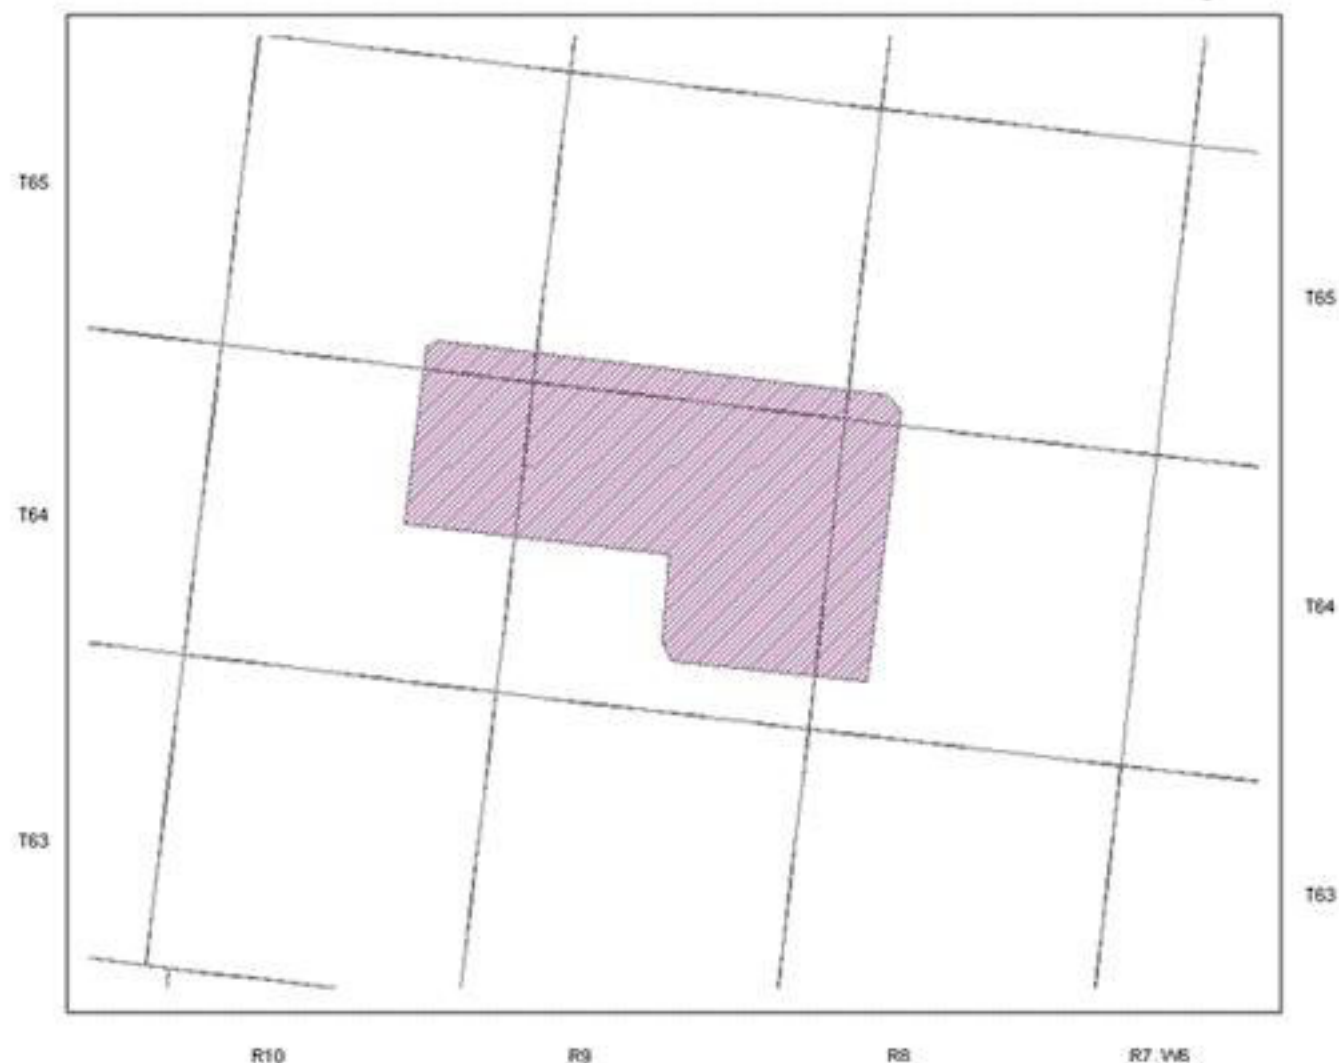

PARAMETERS

Date shot: 11/1/2001

Source: Dynamite

Source INT (m): 80

Receiver INT (m): 60

Traces: 1680

S-Line INT (m): 400

R-Line INT (m): 200

Shooting: 2 holes 1kg x 9m

Recording Length: (sec): 5

Length (sq. Km): 103.59

Length (sq. miles): 40.0

Location: Twp 64-65, Rge 8-10, W6M

Patch: 12 lines x 140 channels

Fold:

1,200 m - 14

1,500 m - 22

2,100 m - 43

2,500 m - 61

3,000 m - 88

3,500 m - 120

**Bald Mountain
Redrock**