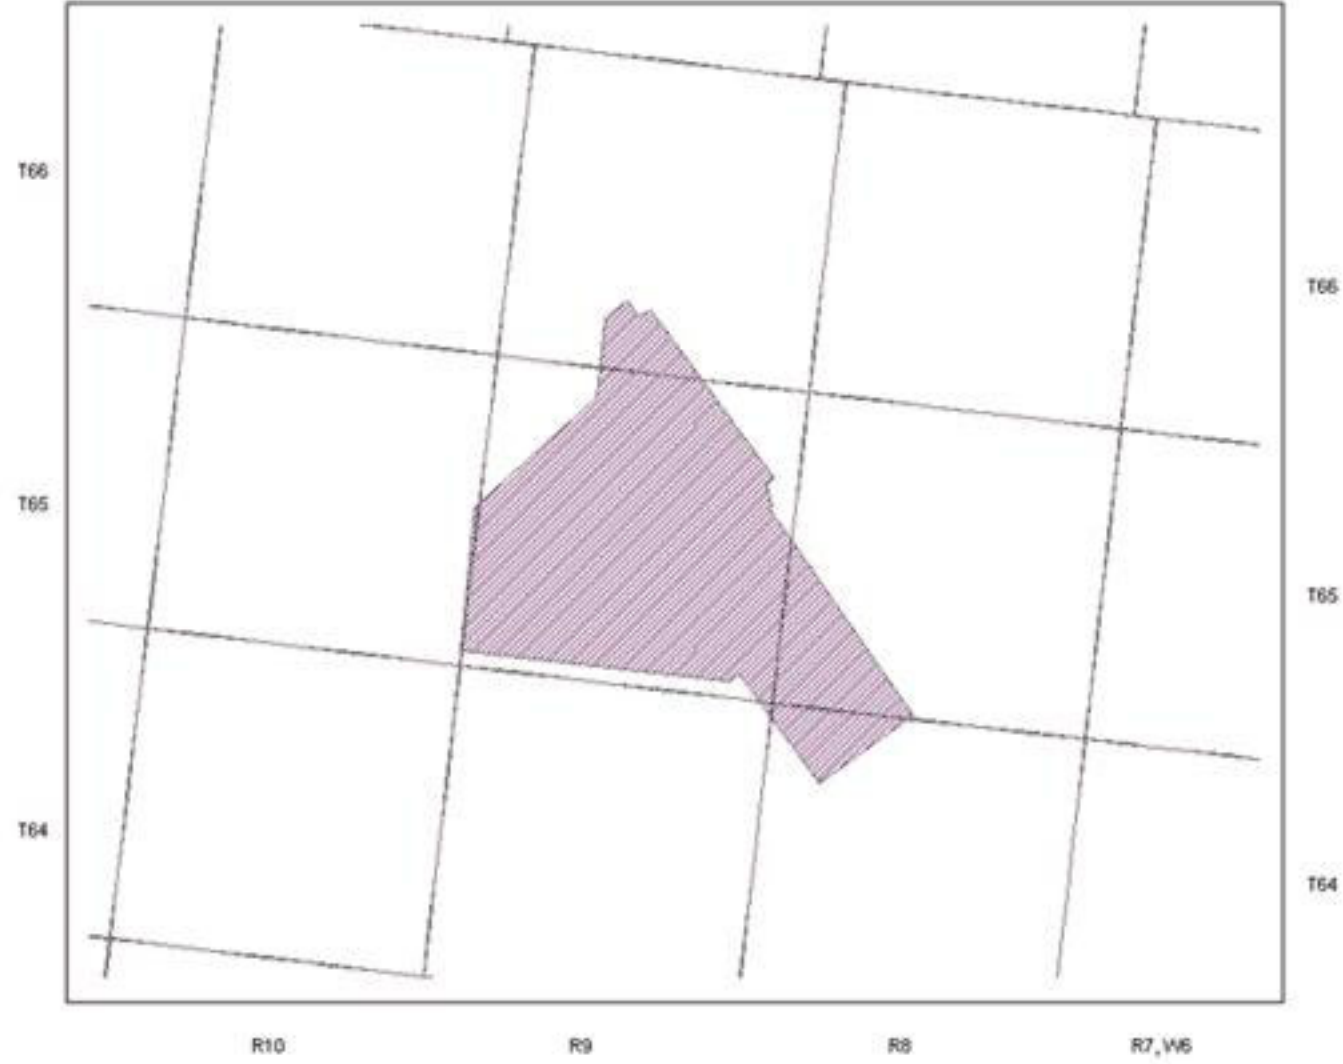

PARAMETERS

Date shot: 4/15/2004
Source: Dynamite
Source INT (m): 80
Receiver INT (m): 60
Traces: 2531
S-Line INT (m): 600
R-Line INT (m): 400
Shooting: 2 holes 1kg x 9m
Recording Length: (sec): 5
Length (sq. Km): 90.65
Length (sq. miles): 35
Location: Twp 65-66, Rge 8-9, W6M
Patch: 16 lines x 80 channels
Fold:
1,200 m - 5
1,500 m - 7
2,100 m - 14
2,500 m - 20
3,000 m - 29
3,500 m - 40

Bald Mountain Redrock North