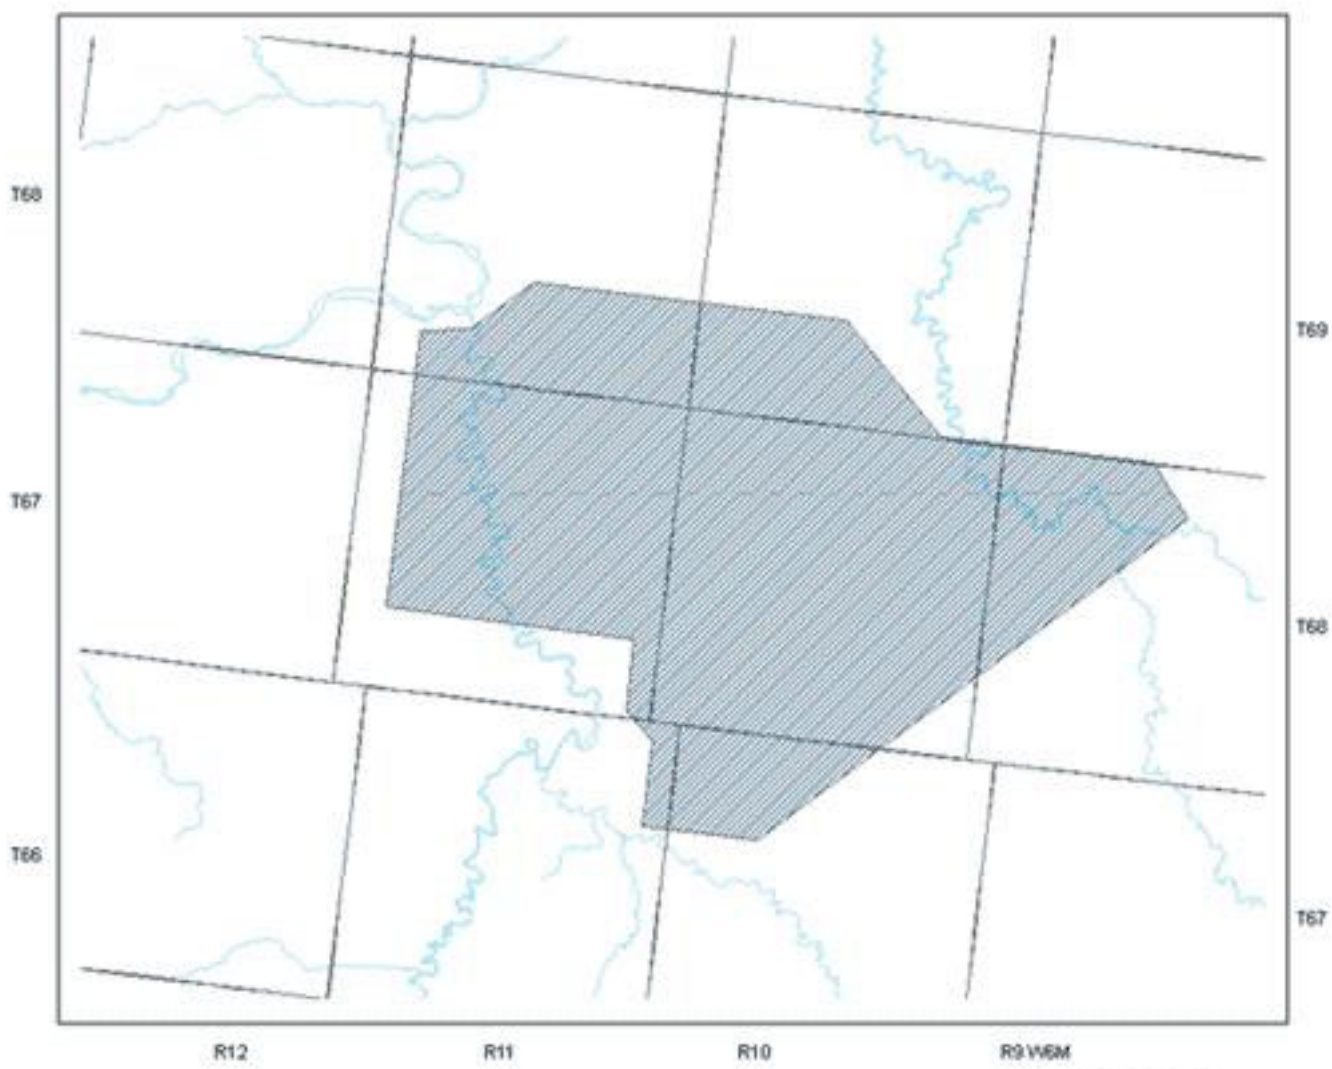

# PARAMETERS

Date shot: 1/1/2000  
Source: Dynamite  
Source INT (m): 80  
Receiver INT (m): 60  
Traces: 1680  
S-Line INT (m): 600  
R-Line INT (m): 400  
Shooting: 2 holes 1kg x 9m  
Recording Length: (sec): 5  
Length (sq. Km): 466.16  
Length (sq. miles): 180.5  
Location: Twp 64-67, Rge 6-9, W6M  
Patch: 12 lines x 140 channels  
Fold:  
1,200 m - 5  
1,500 m - 7  
2,100 m - 14  
2,500 m - 20  
3,000 m - 29  
3,500 m - 40

**Wapiti North Phase 1**